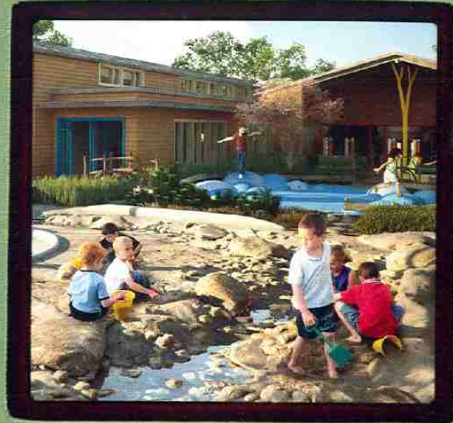

mhcc.edu

Early Childhood Center

By: Mt. Hood Community College,
Head Start and
Community Partners

A new chapter in Mt. Hood Community College's (MHCC) 45-year history begins this fall with the opening of the Head Start / MHCC Early Childhood Center.

MHCC's first new building on the Gresham Campus in 30 years is indeed

special: This state-of-the-art facility features a world class play area, multiple water features and architectural delights around every corner. The Center will benefit children and their parents, as well as provide a rich educational experience for MHCC students preparing for careers in early childhood development.

The "next chapter" will be one of leadership and innovation, as Head Start and MHCC create a unique pathway for cradle to career success in our community. *Come celebrate!*

September 27
9:30 a.m.

Join us for an hour of story time, tours and refreshments
R.S.V.P. to events@mhcc.edu