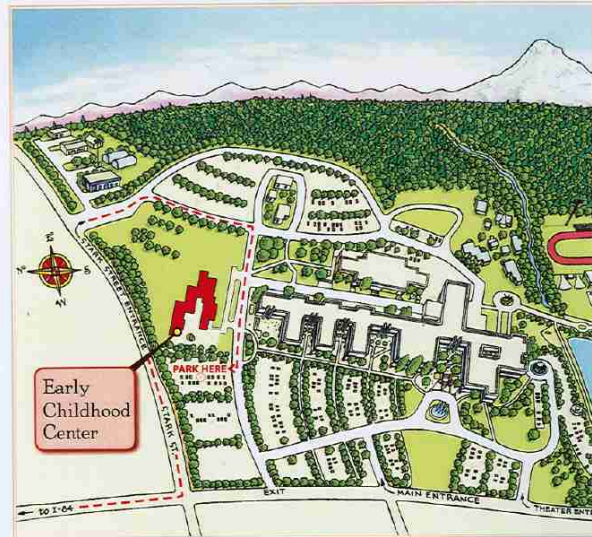

mhcc.edu

Early Childhood Center

By: Mt. Hood Community College,
Head Start and
Community Partners

A new chapter in Mt. Hood Community College's (MHCC) 45-year history begins this fall with the opening of the Head Start / MHCC Early Childhood Center.

MHCC's first new building on the Gresham Campus in 30 years is indeed

special: This state-of-the-art facility features a world class play area, multiple water features and architectural delights around every corner. The Center will benefit children and their parents, as well as provide a rich educational experience for MHCC students preparing for careers in early childhood development.

The "next chapter" will be one of leadership and innovation, as Head Start and MHCC create a unique pathway for cradle to career success in our community. *Come celebrate!*

September 27
9:30 a.m.

Join us for an hour of story time, tours and refreshments
R.S.V.P. to events@mhcc.edu

Parking

— 26000 SE Stark St., Gresham OR —

Use the Stark Street entrance.

Free parking — follow the dashed line on the map above to "Y" parking lot.

(This will be the second day of fall term and traffic may be heavy.)